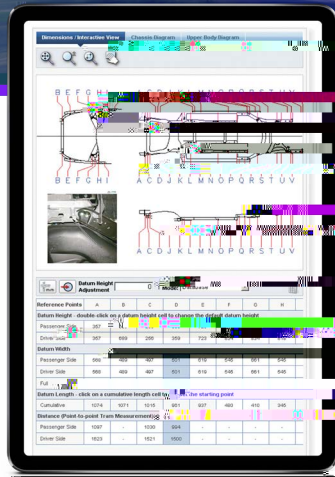

Achieving Better Repairs with Better Repair Data

OEM Repair Standards

...
...
...
...
...

Color-Coded Wiring Diagrams

...
...
...

Vehicle Dimensions with Interactive Viewer

...
...

Restraint Systems

...
...
...
...
...

Mechanical Repair

...
...
...

OEM Bulletins

...
...
...
...

Collision and Mechanical Parts & Labor Look-Up

...
...

Diagnostic Trouble Code (DTC) Library

...
...

Special Materials Quick Reference

...
...

Mitchell TechAdvisor partners with your technicians to provide all the OEM repair know-how to safely complete repairs on time and properly.